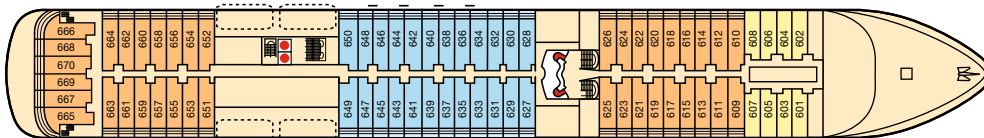

Deck Plan

PEIL DECK

PENTHOUSE DECK

BELLEVUE DECK

Suites 913 and 914 are approx. 30 cm/1 ft. narrower in the living room and bedroom areas than the standard suites; this is the reason for their price classification in Category 6.

LIDO DECK

SPORT DECK

*Suites are equipped for use by disabled guests.

ATLANTIC DECK

– Suites with connecting doors.

PAZIFIK DECK

The suites above the Europa Lounge and the Clipper Lounge may be subject to a slight noise disturbance as a result of the entertainment programme.

– Suites with connecting doors.

EUROPA DECK

● Lift ● Glass lift ↑ Tendering area

Suite	Suite	Suite	Veranda Suite	Veranda Suite	Veranda Suite	Veranda Suite	Penthouse Deluxe Suite	Penthouse Grand Suite	SPA Suite
Cat. 1	Cat. 2	Cat. 3	Cat. 4	Cat. 5	Cat. 6	Cat. 7	Cat. 8	Cat. 9	Cat. 10