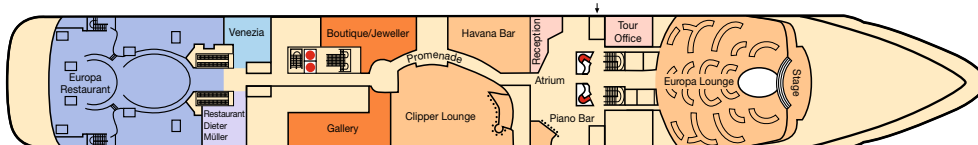

Deck Plan

PEIL DECK

PENTHOUSE DECK

BELLEVUE DECK

Suites 913 and 914 are approx. 30 cm/1 ft. narrower in the living room and bedroom areas than the standard suites; this is the reason for their price classification in Category 6.

LIDO DECK

SPORT DECK

*Suites are equipped for use by disabled guests.

ATLANTIC DECK

– Suites with connecting doors.

PAZIFIK DECK

The suites above the Europa Lounge and the Clipper Lounge may be subject to a slight noise disturbance as a result of the entertainment programme.

– Suites with connecting doors.

EUROPA DECK

● Lift ● Glass lift ↑ Tendering area

Suite	Suite	Suite	Veranda Suite	Veranda Suite	Veranda Suite	Veranda Suite	Penthouse Deluxe Suite	Penthouse Grand Suite	SPA Suite
Cat. 1	Cat. 2	Cat. 3	Cat. 4	Cat. 5	Cat. 6	Cat. 7	Cat. 8	Cat. 9	Cat. 10