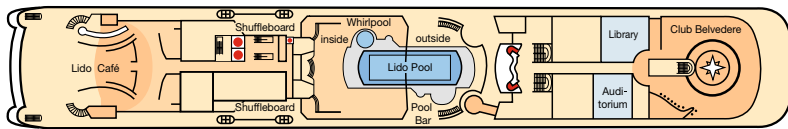

Deck Plan

PEIL DECK

PENTHOUSE DECK

BELLEVUE DECK

Suites 913 and 914 are approx. 30 cm/1 ft. narrower in the living room and bedroom areas than the standard suites; this is the reason for their price classification in Category 6.

LIDO DECK

SPORT DECK

*Suites are equipped for use by disabled guests.

ATLANTIC DECK

– Suites with connecting doors.

PAZIFIK DECK

The suites above the Europa Lounge and the Clipper Lounge may be subject to a slight noise disturbance as a result of the entertainment programme.

– Suites with connecting doors.

EUROPA DECK

● Lift ● Glass lift ↑ Tendering area

Suite	Suite	Suite	Veranda Suite	Veranda Suite	Veranda Suite	Veranda Suite	Penthouse Deluxe Suite	Penthouse Grand Suite	SPA Suite
Cat. 1	Cat. 2	Cat. 3	Cat. 4	Cat. 5	Cat. 6	Cat. 7	Cat. 8	Cat. 9	Cat. 10