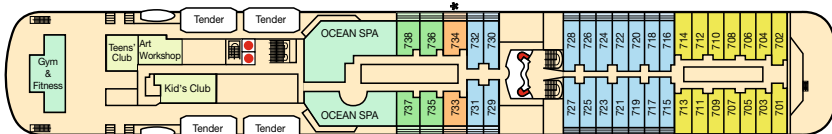

Deck Plan

PEIL DECK

PENTHOUSE DECK

BELLEVUE DECK

Suites 913 and 914 are approx. 30 cm/1 ft. narrower in the living room and bedroom areas than the standard suites; this is the reason for their price classification in Category 6.

LIDO DECK

SPORT DECK

*Suites are equipped for use by disabled guests.

ATLANTIC DECK

– Suites with connecting doors.

PAZIFIK DECK

The suites above the Europa Lounge and the Clipper Lounge may be subject to a slight noise disturbance as a result of the entertainment programme.

– Suites with connecting doors.

EUROPA DECK

● Lift ● Glass lift ↑ Tendering area

Suite	Suite	Suite	Veranda Suite	Veranda Suite	Veranda Suite	Veranda Suite	Penthouse Deluxe Suite	Penthouse Grand Suite	SPA Suite
Cat. 1	Cat. 2	Cat. 3	Cat. 4	Cat. 5	Cat. 6	Cat. 7	Cat. 8	Cat. 9	Cat. 10