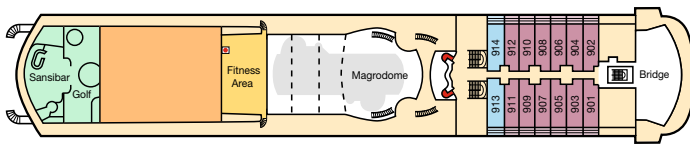

Deck Plan

PEIL DECK

PENTHOUSE DECK

BELLEVUE DECK

Suites 913 and 914 are approx. 30 cm/1 ft. narrower in the living room and bedroom areas than the standard suites; this is the reason for their price classification in Category 6.

LIDO DECK

SPORT DECK

*Suites are equipped for use by disabled guests.

ATLANTIC DECK

– Suites with connecting doors.

PAZIFIK DECK

The suites above the Europa Lounge and the Clipper Lounge may be subject to a slight noise disturbance as a result of the entertainment programme.

– Suites with connecting doors.

EUROPA DECK

● Lift ● Glass lift ↑ Tendering area

Suite	Suite	Suite	Veranda Suite	Veranda Suite	Veranda Suite	Veranda Suite	Penthouse Deluxe Suite	Penthouse Grand Suite	SPA Suite
Cat. 1	Cat. 2	Cat. 3	Cat. 4	Cat. 5	Cat. 6	Cat. 7	Cat. 8	Cat. 9	Cat. 10