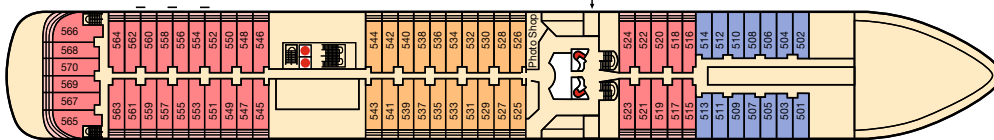

Deck Plan

PEIL DECK

PENTHOUSE DECK

BELLEVUE DECK

Suites 913 and 914 are approx. 30 cm/1 ft. narrower in the living room and bedroom areas than the standard suites; this is the reason for their price classification in Category 6.

LIDO DECK

SPORT DECK

*Suites are equipped for use by disabled guests.

ATLANTIC DECK

– Suites with connecting doors.

PAZIFIK DECK

The suites above the Europa Lounge and the Clipper Lounge may be subject to a slight noise disturbance as a result of the entertainment programme.

– Suites with connecting doors.

EUROPA DECK

● Lift ● Glass lift ↑ Tendering area

Suite	Suite	Suite	Veranda Suite	Veranda Suite	Veranda Suite	Veranda Suite	Penthouse Deluxe Suite	Penthouse Grand Suite	SPA Suite
Cat. 1	Cat. 2	Cat. 3	Cat. 4	Cat. 5	Cat. 6	Cat. 7	Cat. 8	Cat. 9	Cat. 10